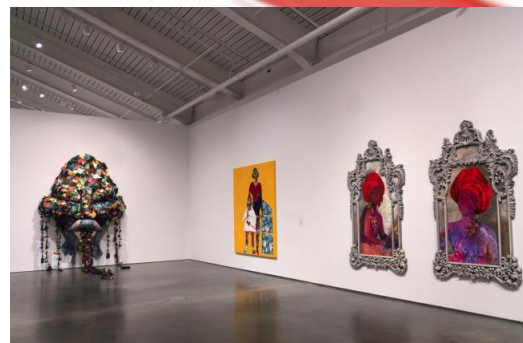

# Making Their Mark

WOMEN ARTISTS FROM THE SHAH GARG COLLECTION

Saturday, April 12, 2025

Berkeley Art Museum and Pacific Film Archive (BAMPFA)

2155 Center St., between Oxford & Shattuck

Meet in lobby at 11:00 for a Guided Tour

Cost: \$15 includes Tour Guide ❖ [bampfa.org/making-their-mark](http://bampfa.org/making-their-mark)

Thank you  
**Osha Hayden  
&  
Rita George**  
for coordinating!

*Making Their Mark* brings together more than seventy artworks from the Shah Garg Collection, which is committed to amplifying the voices and visions of women artists, spanning almost eight decades. It features groundbreaking women artists whose work breaks through conventions in art making.